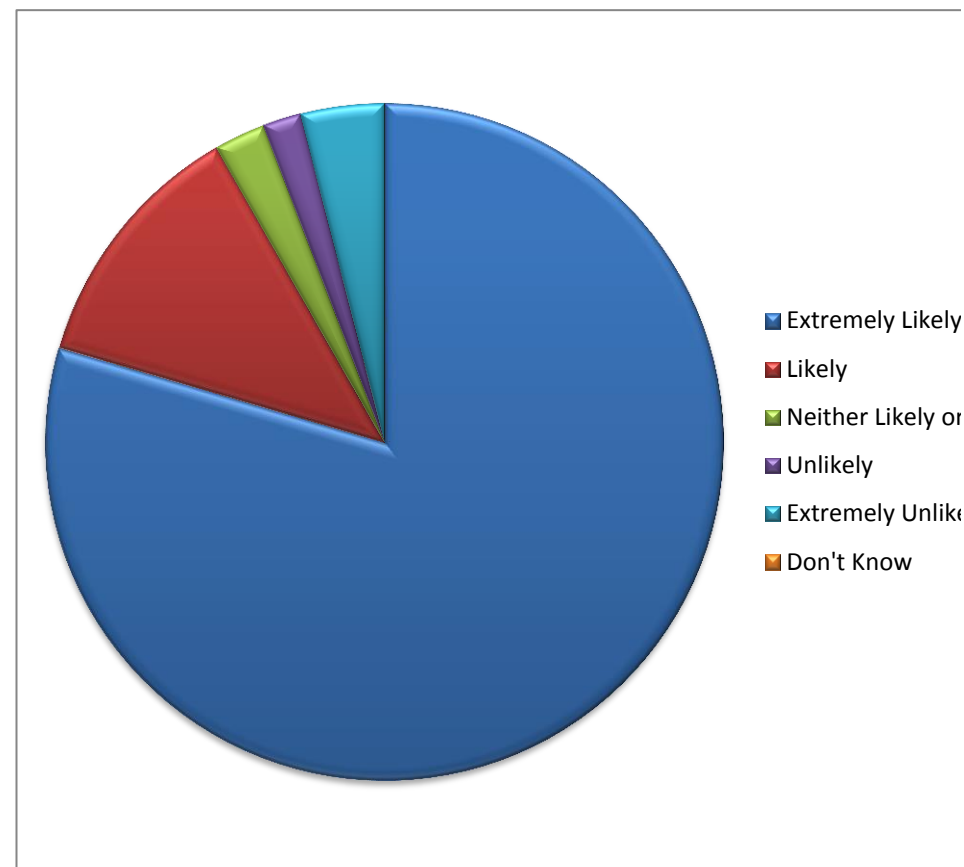

## Friends and Family Test Report

30th June 2017

<b>Total responses</b>	<b>327</b>	
<b>Paper</b>	<b>28</b>	
<b>Website</b>		
<b>MJOG</b>	<b>299</b>	
<b>Telephone</b>	<b>0</b>	
Extremely Likely	260	80%
Likely	40	12%
Neither Likely or Unlikely	8	2%
Unlikely	6	2%
Extremely Unlikely	13	4%
Don't Know	0	0%
<b>Total</b>	<b>327</b>	<b>100%</b>

**92% of survey felt likely or extremely likely to recommend the practice to family/friends**

r  
r Unlikely  
ely